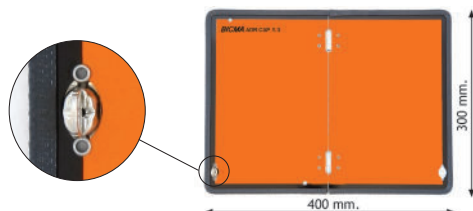

Cod. Code Code Art. Nr.	Materiale Material Matériel Material	Conf. Pack Confection Packung
92055	Fe-Zn 400x300x0,8	5

Pannello A.D.R. generico pieghevole verticale, in lamiera zincata con bordo protettivo e clip in basso a sinistra.
Fe-Zn: lamiera zincata

Zinc plated A.D.R. vertical folding panel with rubber protection, clip in the lower left corner.
Fe-Zn: Zinc plated

Panneau A.D.R. neutre pliable verticalement avec bord de protection, clip dans le coin inférieur gauche.
Fe-Zn: Galvanisé.

Vertikal klappbare neutrale A.D.R. Warntafel mit Kantenschutz, Befestigungsclip unten links
Fe-Zn: Verzinkt.