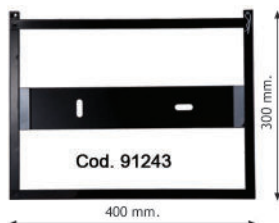

Cod. Code Code Art. Nr.	Materiale Material Matériel Material	mm	Conf. Pack Confection Packung
91243	Fe	400x300x1	5
91244	Fe	400x300x1	1

Cod.91243: Portacartello singolo per segnale 300x400 mm, verniciato nero.

Cod.91244: Portacartello triplo per segnali 300x400 mm, verniciato nero.

Fe: Ferro

Cod.91243: Single black-painted holder for plate 300x400 mm.

Cod.91244: Triple black-painted holder for plate 300x400 mm

Fe: Iron

Cod.91243: Porte panneau 300x400 mm. peint en noir

Cod.91244: Porte panneau triple 300x400 mm. peint en noir

Fe: Fer

Cod.91243: Schwarz lackiert einfach Wechselrahmen für Signal 300x400 mm

Cod.91244: Schwarz lackiert dreifa-cher Wechselrahmen für Signal 300x400 mm

Fe: Eisen