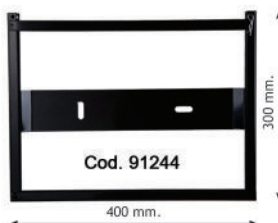

Cod. Code Code Art. Nr.	Materiale Material Matériel Material	mm	Conf. Pack Confection Packung
91243	Fe	400x300x1	5
91244	Fe	400x300x1	1

Cod.91243: Portacartello singolo per segnale 300x400 mm, verniciato nero.

Cod.91244: Portacartello triplo per segnali 300x400 mm, verniciato nero.

Fe: Ferro

Cod.91243: Single black-painted holder for plate 300x400 mm.

Cod.91244: Triple black-painted holder for plate 300x400 mm

Fe: Iron

Cod.91243: Porte panneau 300x400 mm. peint en noir

Cod.91244: Porte panneau triple 300x400 mm. peint en noir

Fe: Fer

Cod.91243: Schwarz lackiert einfach Wechselrahmen für Signal 300x400 mm

Cod.91244: Schwarz lackiert dreifa-cher Wechselrahmen für Signal 300x400 mm

Fe: Eisen